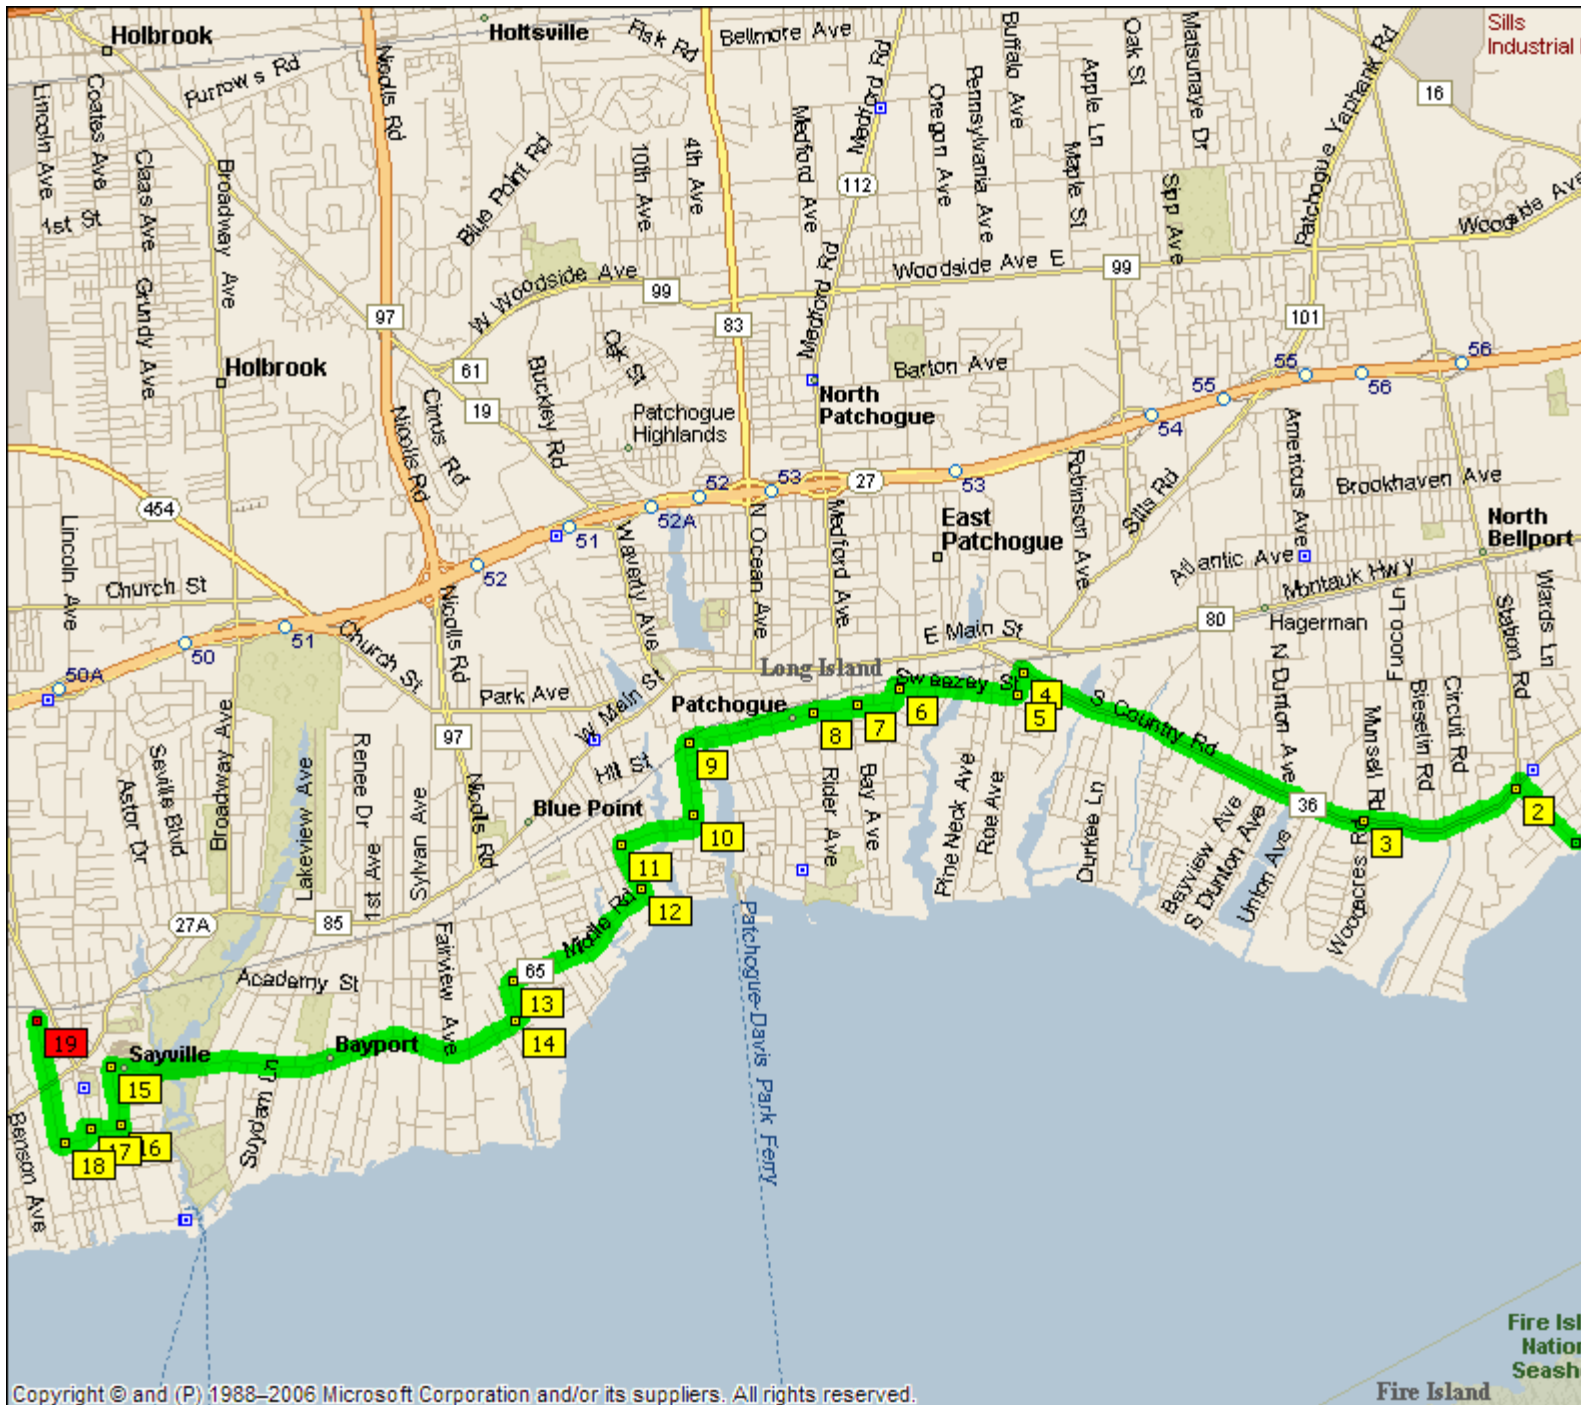

Copyright © and (P) 1988–2006 Microsoft Corporation and/or its suppliers. All rights reserved.

Fire Island National Seashore