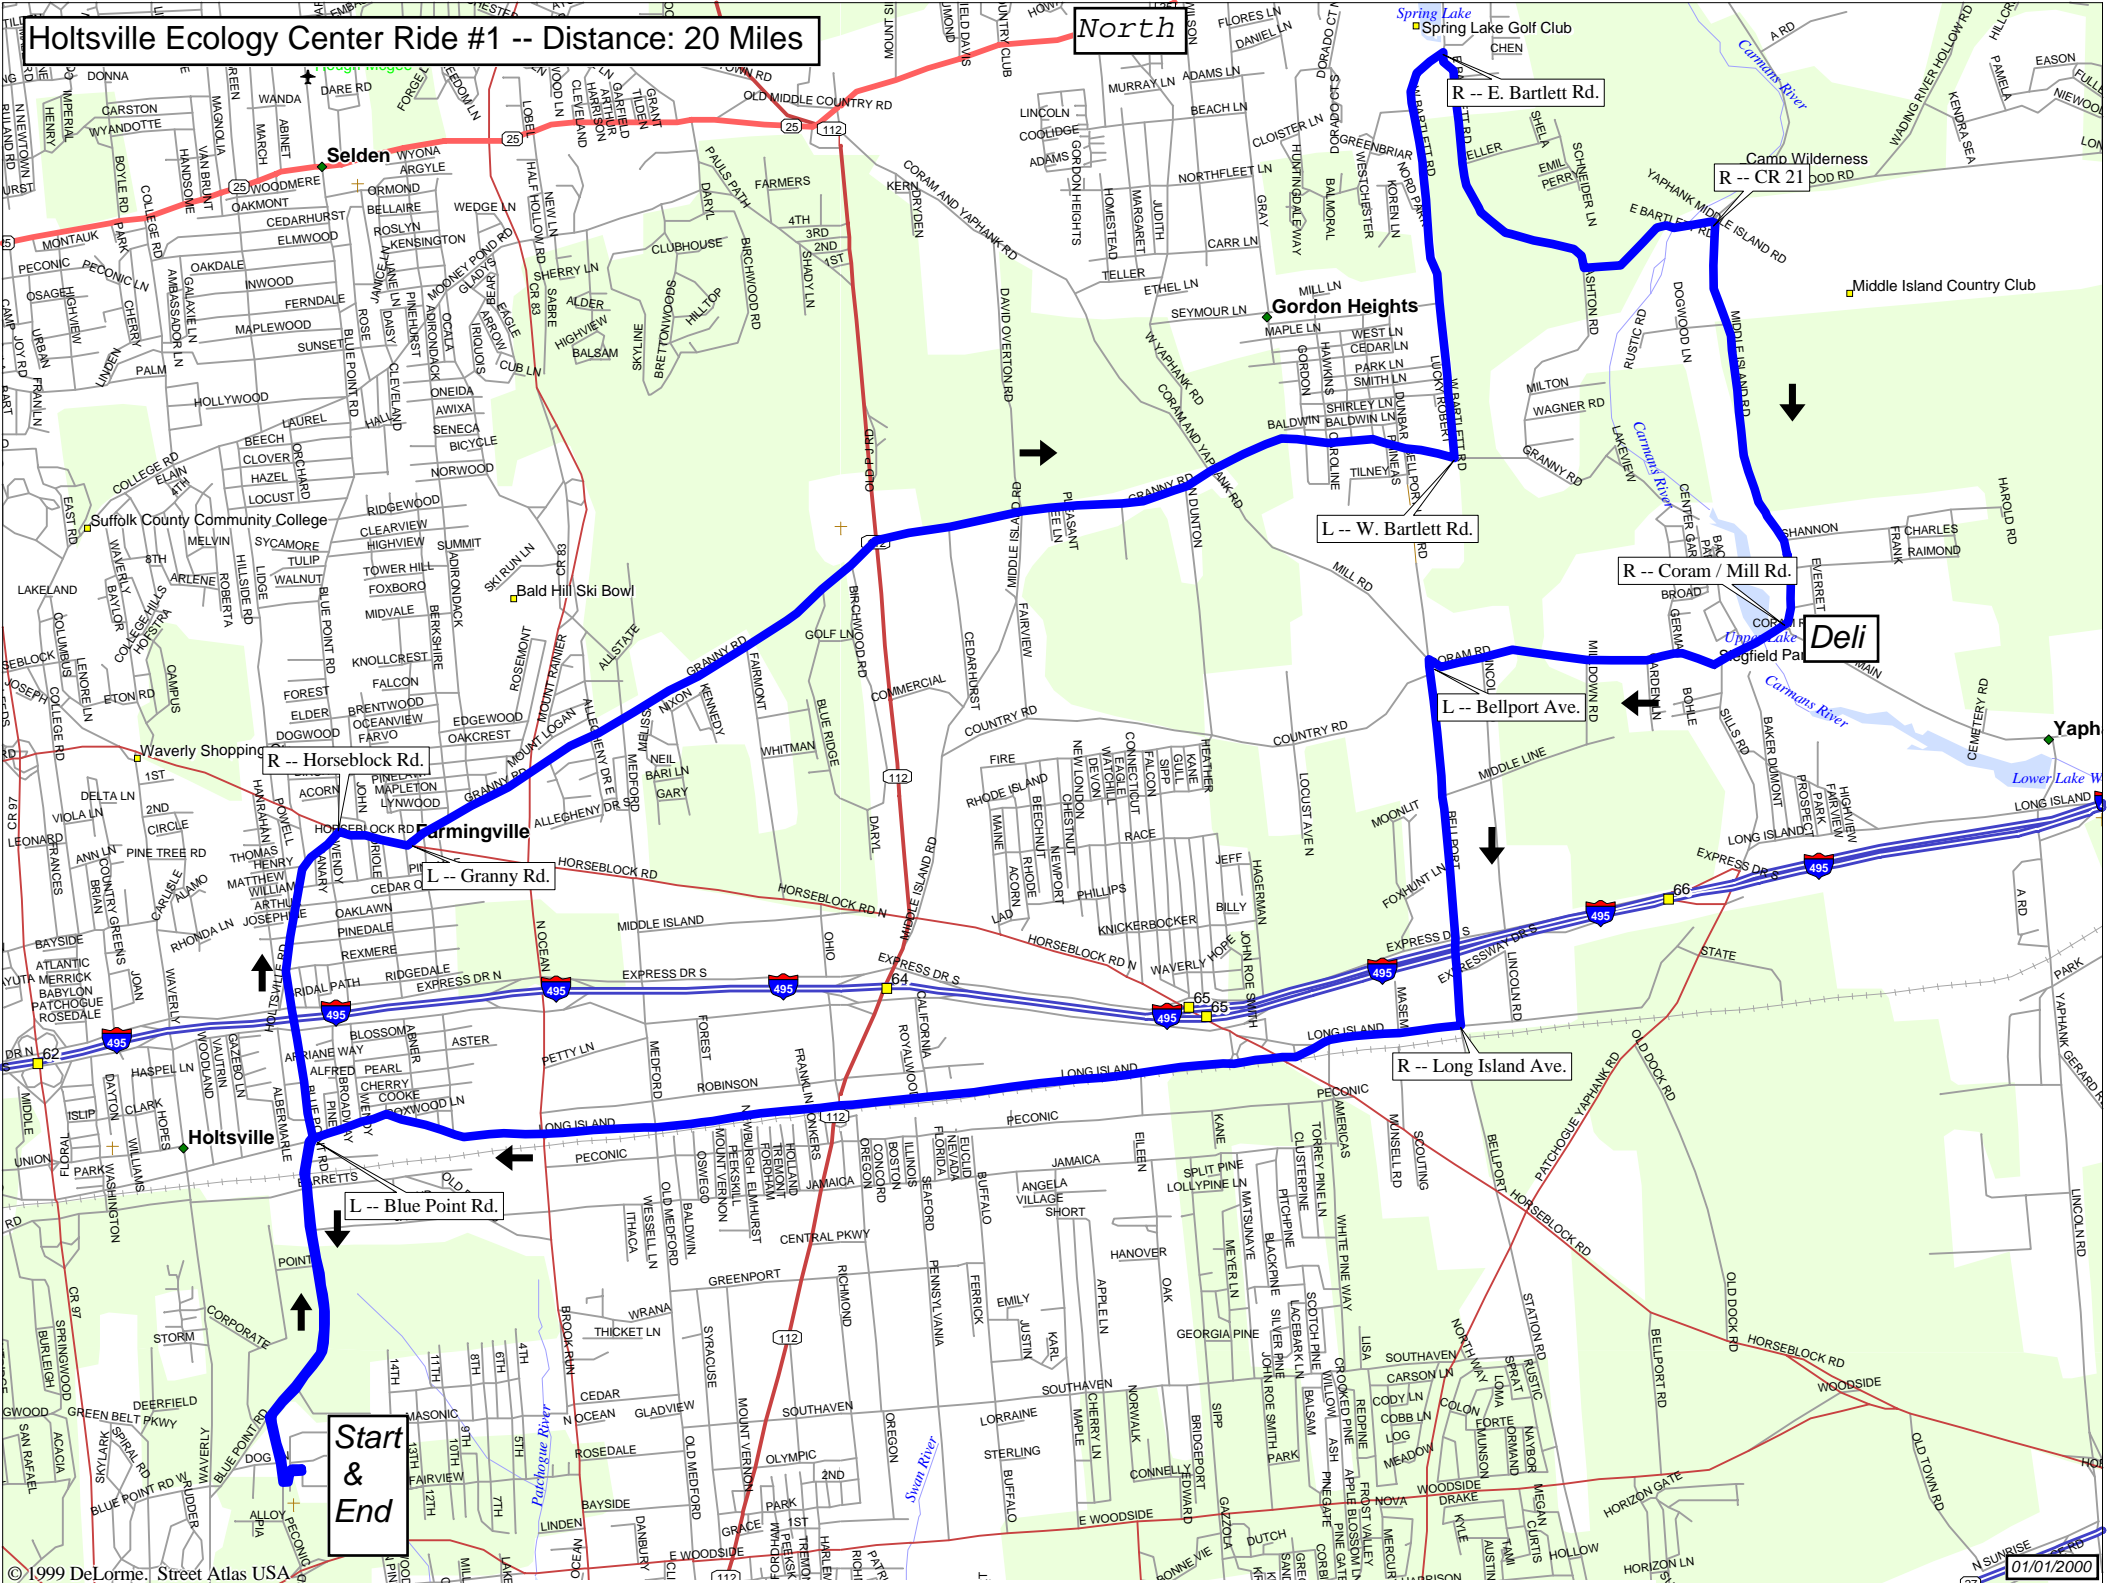

Holtsville Ecology Center Ride #1 - 20 Miles

Ecology Center is located on Buckley Road, 0.3 Mi. North of Woodside Ave (CR99)

R	Buckley Rd	0.34	0.34
R	Blue Point Rd	1.69	2.03
BR	Holtsville Rd	0.55	2.58
*R	Horseblock Rd	0.25	2.83
*L	Granny Rd	4.17	7.00
L	W. Bartlett Rd	1.52	8.52
R	E. Bartlett Rd	1.57	10.09
*R	CR21 (Rocky Pt Rd)	1.50	11.59
Optional Deli Stop – Neighborhood Nibble			

*R	Coram / Mill Rd	1.35	12.94
L	Bellport Av	1.32	14.26
R	Long Island Av	4.19	18.45
*L	Blue Point Rd	1.07	19.52
L	Buckley Rd	0.34	19.86

Legend

R - Right Turn	BL - Bear Left	* - Traffic Light
L - Left Turn	BR - Bear Right	X - Cross Road
T - End Of Road	J - Jog	S - Straight

Holtsville Ecology Center Ride #1 -- Distance: 20 Miles

Start & End

North

The Ecology Center is located on Buckley Rd., 0.3 Mi. North of Woodside Ave.

01/01/2000